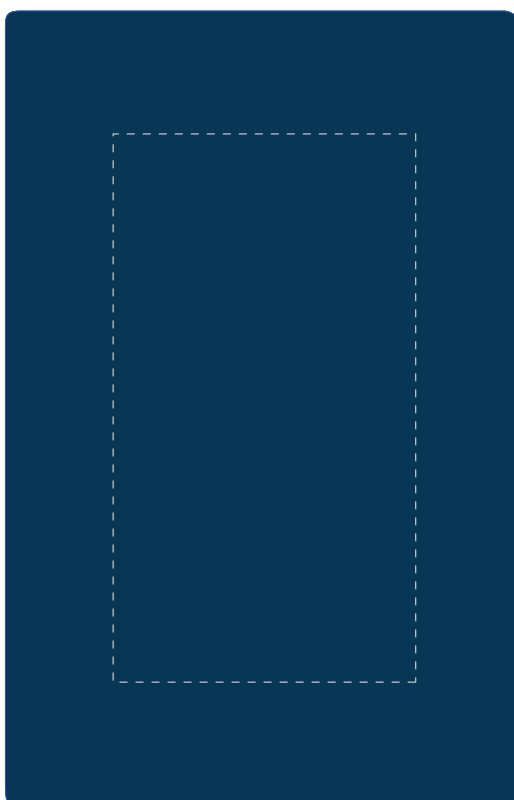

Your Ref:

Quantity:

Product Code: QS0543

Our Ref:

Version: 1

Product Colour: NAVY BLUE

**PRINTING CONCERNS:****PRODUCT INFO: DUE TO THE NATURE OF THE PRODUCT THE PRINT POSITION MAY VARY BY 2 - 3 MM**

Please note that this product has Sustainability Markings that are not visible from this perspective

We stock this item in the following colours

**PANTONE REFERENCE(S)**

● Debossing/ Foil Blocking

ARTWORK SCALE 50%

Product Image for visualisation  
- colours may vary

- CENTRED TO PRINT AREA
- CENTRED TO NOTEBOOK

The dashed line is to demonstrate print area and will not appear on your printed item

**PLEASE NOTE:**

- All colours including print and product are for visual purposes only and should not be regarded as the actual colour of the product and print.
- Some products may vary from batch to batch and may differ from previous orders.
- The colour and texture of a product can also have an effect on the final print colour.
- By approving this order we accept that you understand these terms.

To proceed, please approve visual via the online system.

ARTWORK SCALE 100%  
Max print area: 80mm x 145mm